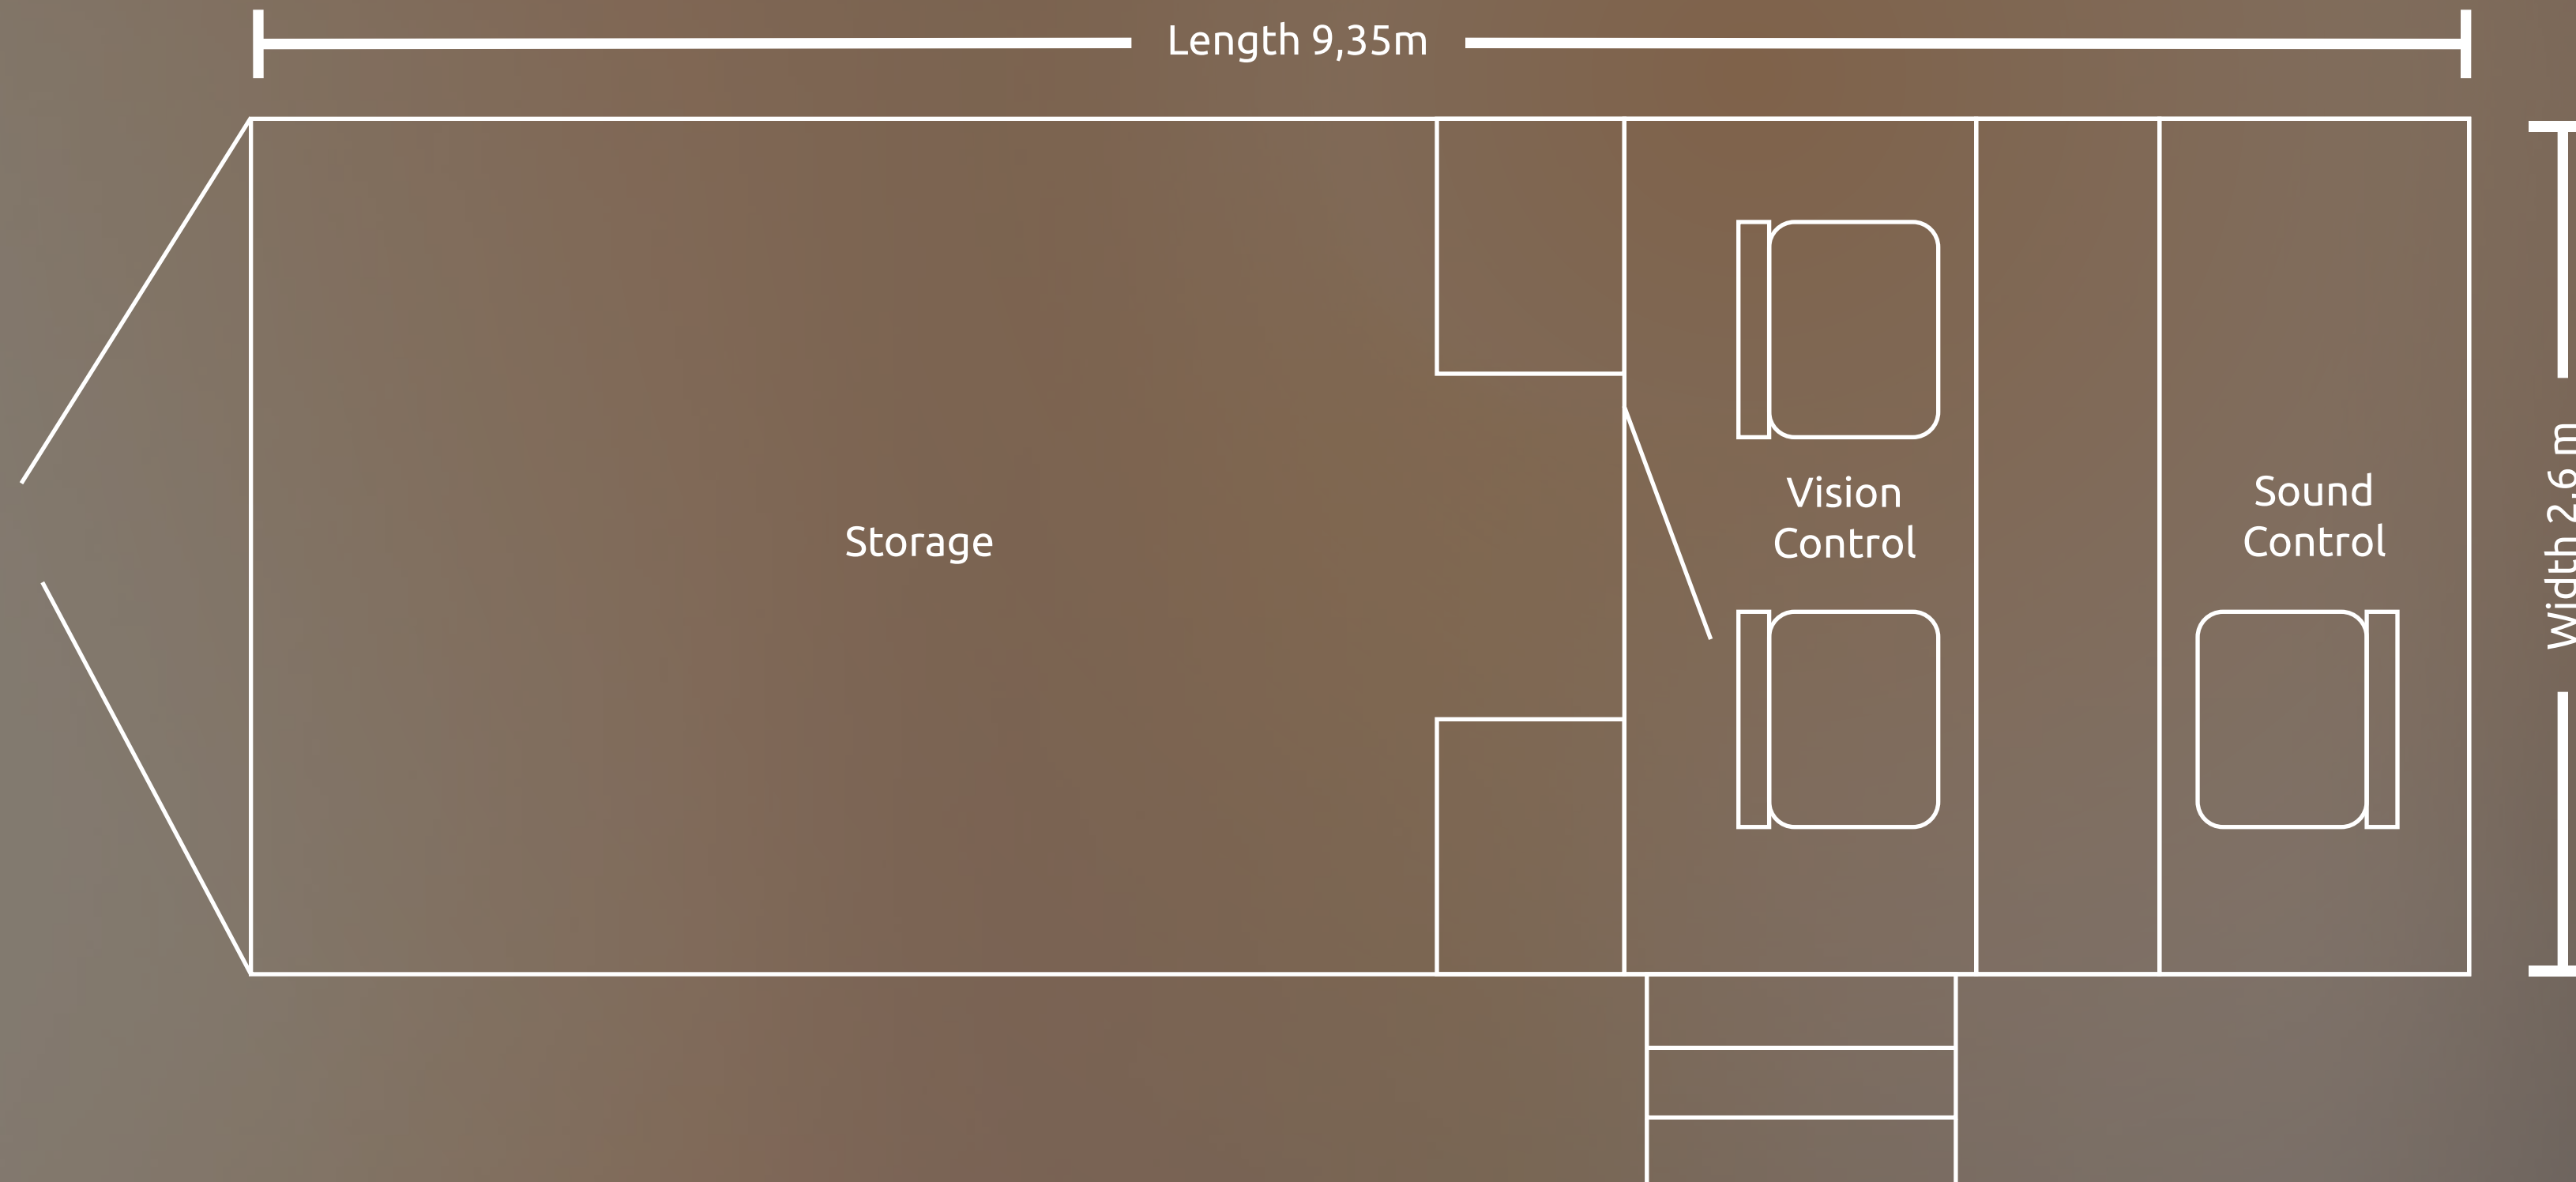

R6

Tender with Edit Suite

Short Description

Tender with Edit Suite
AVID Composer
4 Channel Ingest

General Information

Power	32 A, CEE
Length	9,35m
Width	2,6 m
Height	3,85 m
Weight	18to

Contact

AKKTV Übertragungs GmbH
Am Bubenpfad 1
67065 Ludwigshafen